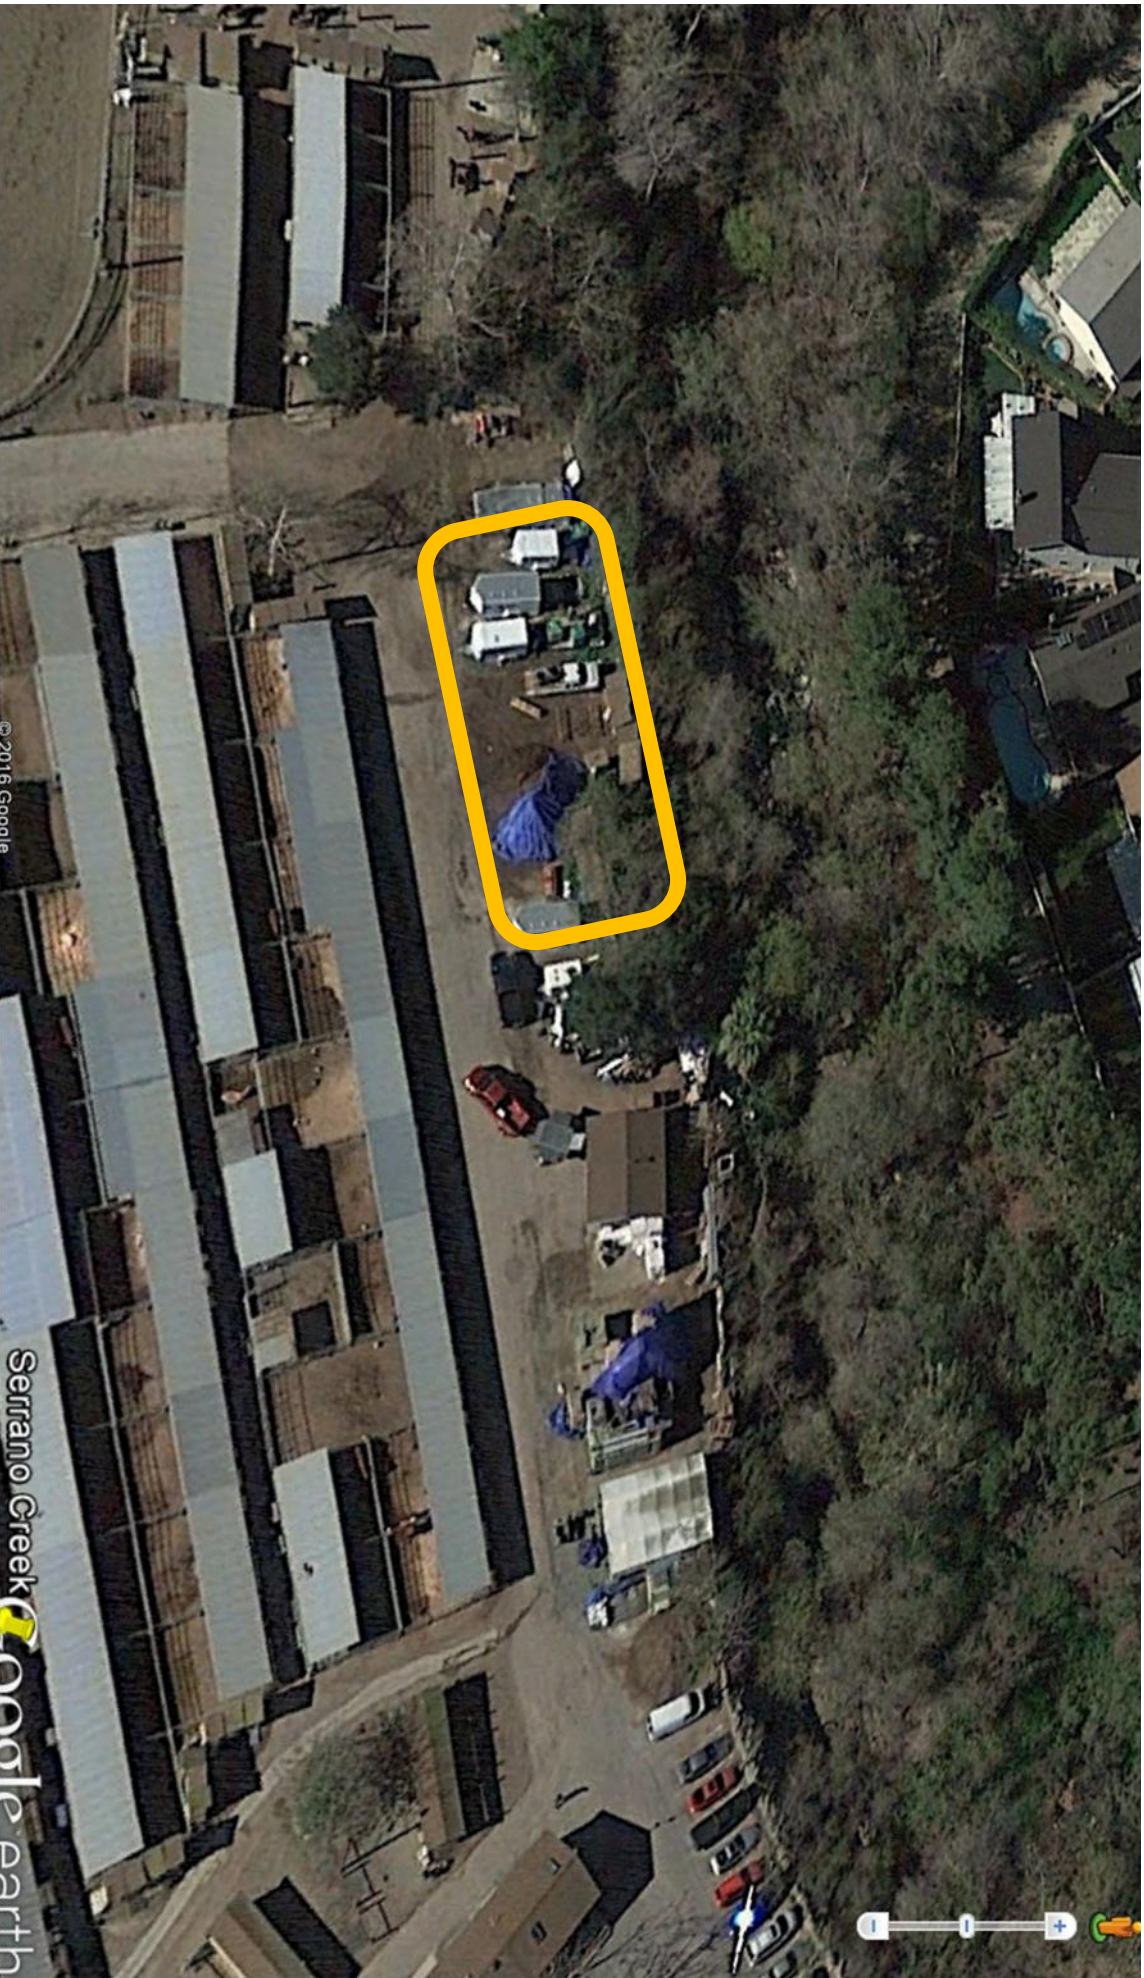

The yellow rectangle shows the approximate location and size of the new Beginners' Arena